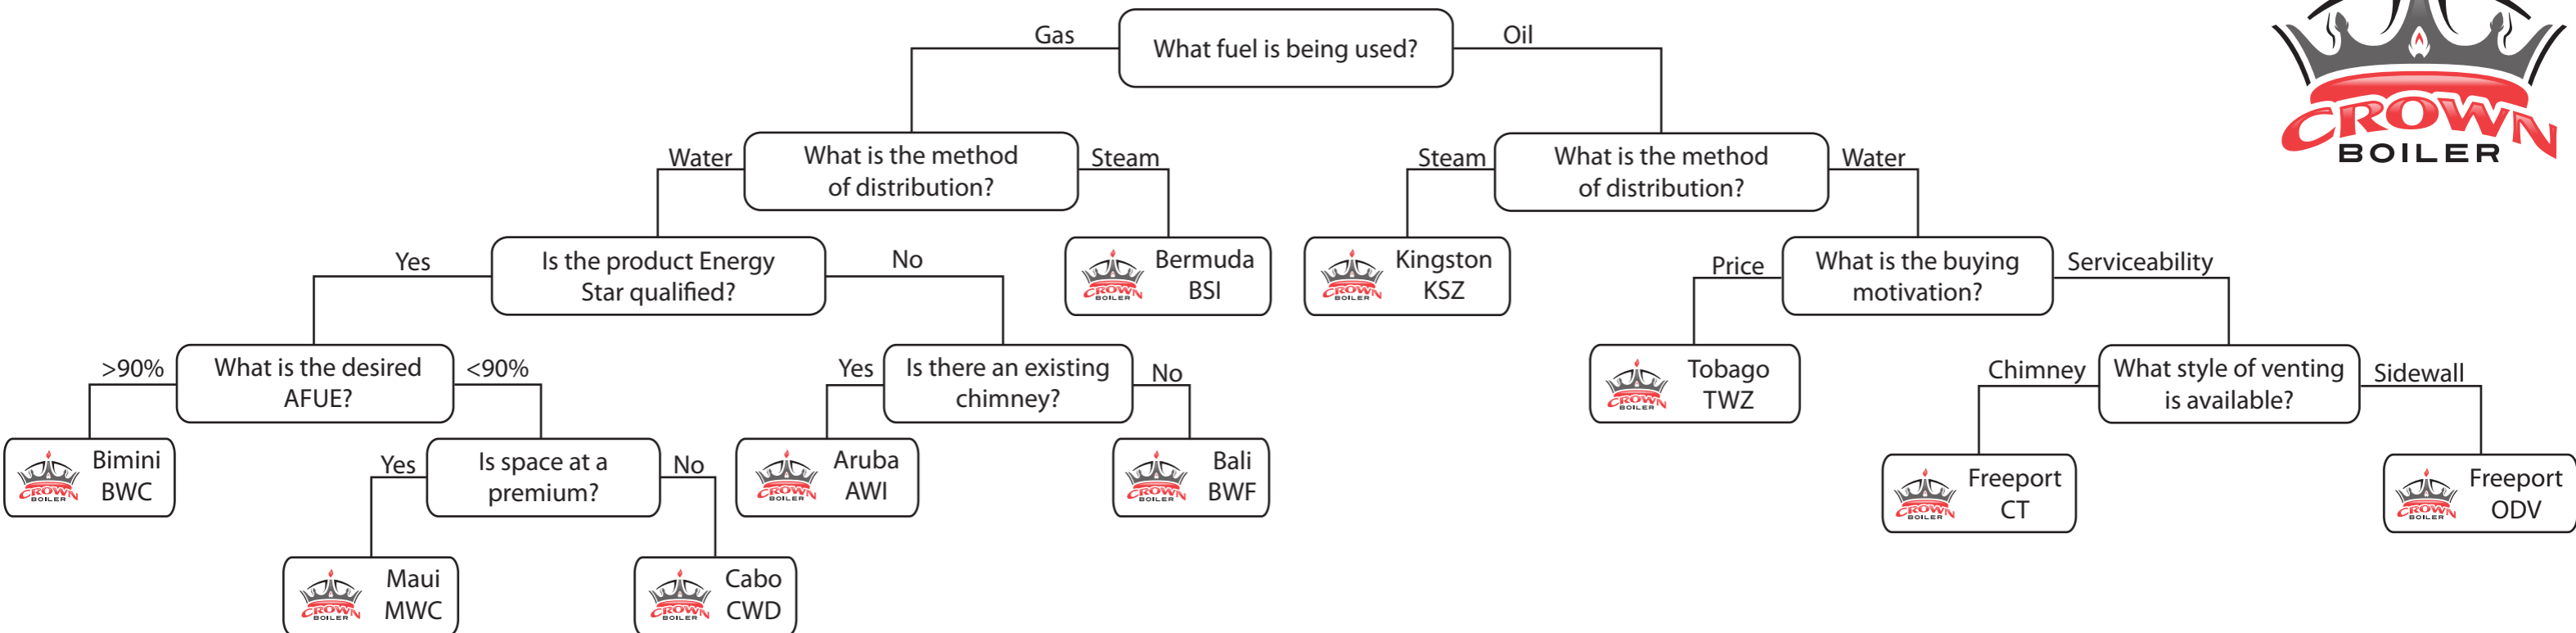

Which Crown boiler is right for your home?

**Bimini
BWC**

**Maui
MWC**

**Cabo
CWD**

**Aruba
AWI**

**Bali
BWF**

**Bermuda
BSI**

**Kingston
KSZ**

**Tobago
TWZ**

**Freeport
CT**

**Freeport
ODV**